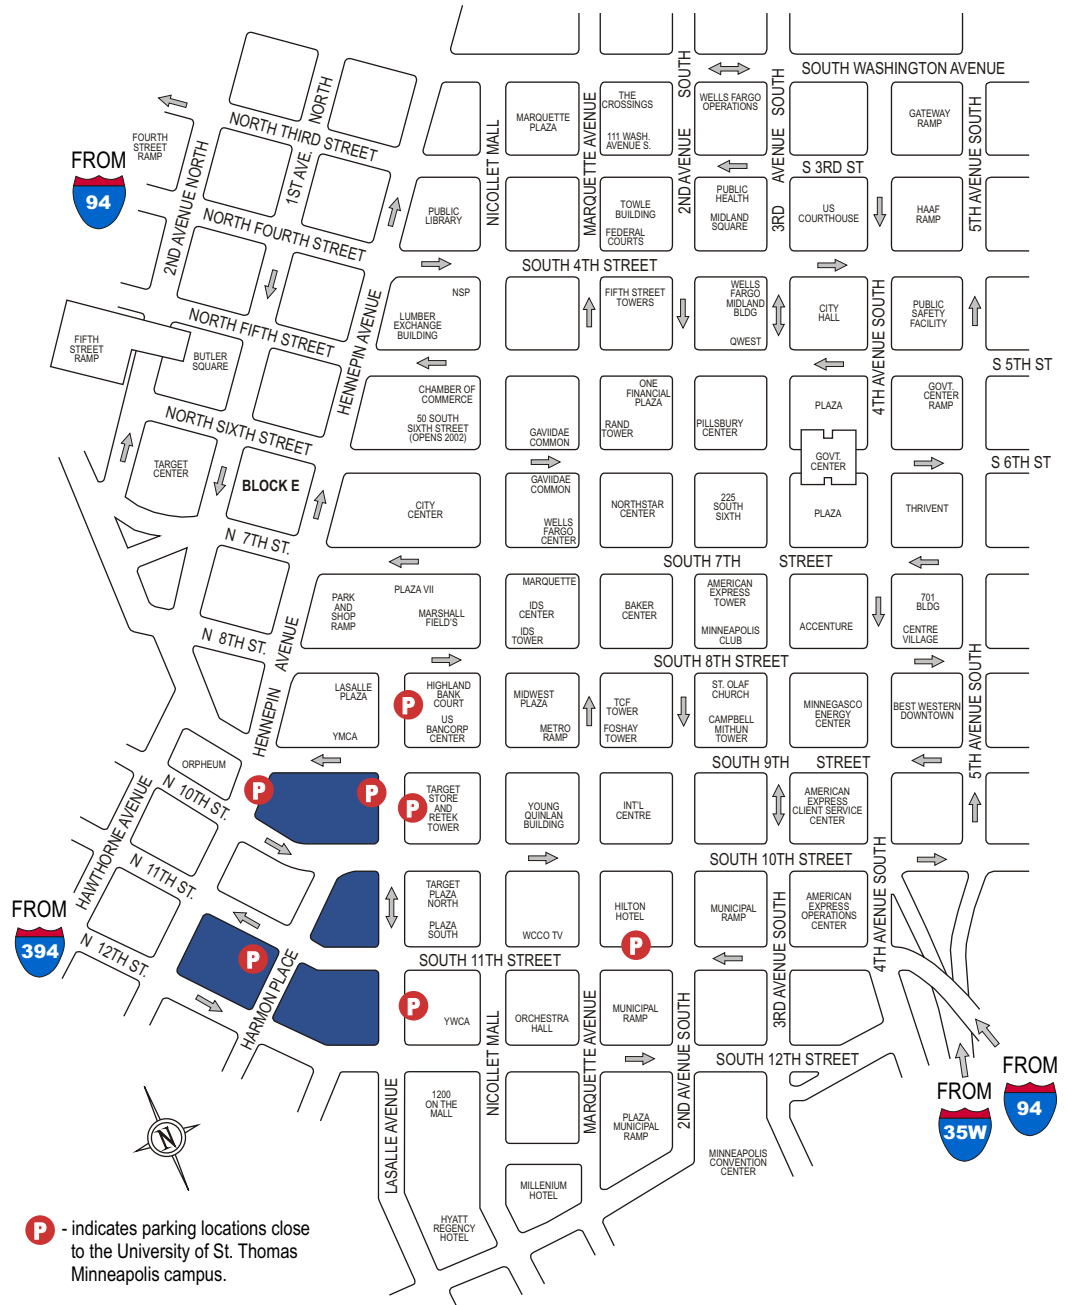

FROM THE WEST

OPTION ONE: I-94 East to I-394 Downtown Exit to 12th Street North (exit 9A); to LaSalle Avenue; turn left (north) on LaSalle Avenue to 11th Street; turn left (west) on 11th Street. The campus will be on your right.

OPTION TWO: I-94 East to Downtown Exit to 4th Street; take Fourth Street to First Avenue; turn right on First Avenue to 10th Street; turn left on 10th Street to LaSalle Avenue; turn right on LaSalle Avenue to 11th Street; turn right on 11th Street. The campus will be on your right.

FROM THE EAST

I-94 West to 11th Street Exit (exit 233A); turn left. West on 11th Street to LaSalle Avenue (one block past Nicollet Mall). Campus will be on your right.

FROM THE SOUTH

I-35W North to Downtown Exits to 11th Street / Grant Street Exit (exit 16A); turn left. West on 11th Street to LaSalle Avenue (one block past Nicollet Mall). Cross LaSalle Avenue. Campus will be on your right.

FROM THE NORTH

I-35W South to West I-94. West on I-94 to 11th Street Exit. West on 11th Street to LaSalle Avenue (one block past Nicollet Mall). Cross LaSalle Avenue. Campus will be on your right.

FROM THE AIRPORT

I-494 West to I-35W North. Downtown Exits to 11th Street / Grant Street Exit (exit 16A); turn left. West on 11th Street to LaSalle Avenue (one block past Nicollet Mall). Cross LaSalle Avenue. Campus will be on your right.